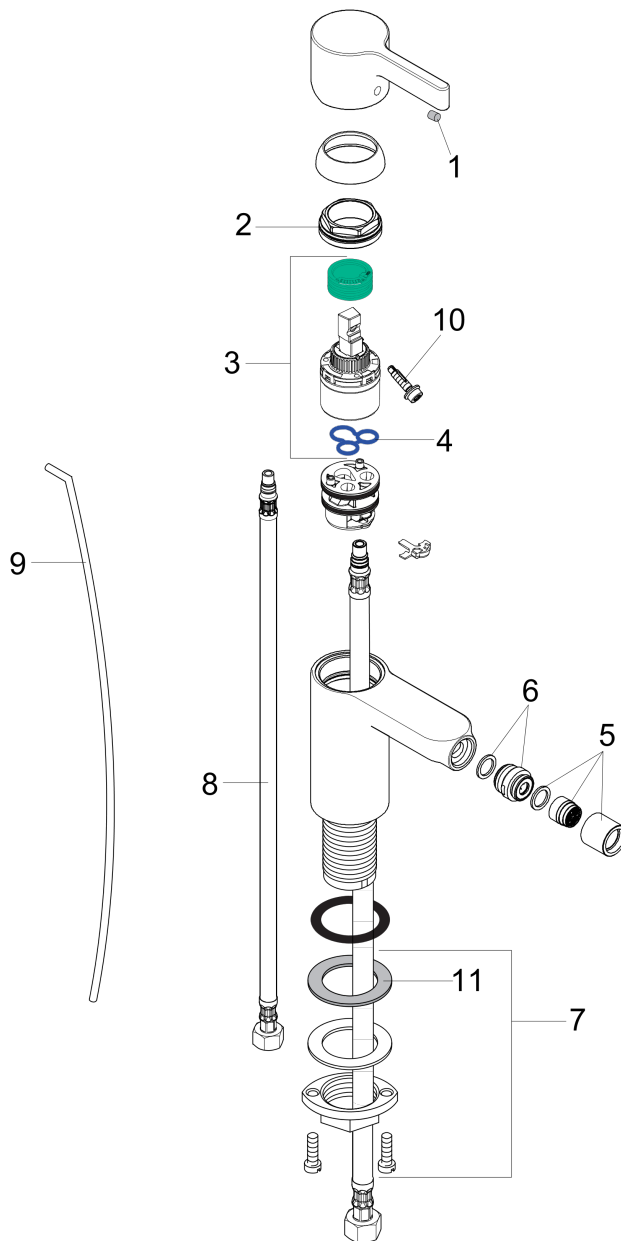

Metris S
Metris S Single-Hole Bidet Faucet
 Finishes : **chrome** Part no. : **31261001**

Description

Features

- Pivoting aerator
- Ceramic cartridge
- Includes pop-up assembly

Item details

List Price \$ 350.00

Compliance

Product image

Scale drawing

Metris S

Metris S Single-Hole Bidet Faucet

Finishes : **chrome** Part no. : **31261001**

Exploded drawing

Year of production: >11/06

Metris S

Metris S Single-Hole Bidet Faucet

Finishes : **chrome** Part no. : **31261001**

Spare parts list

Year of production: >11/06

Pos.	Description	Part no.	Price	PU
1	screw cover	96338000	-	1
2	nut	97209000	-	1
3	cartridge, assy	92730000	-	1
4	seal	95008000	-	1
5	aerator laminar M16x1 (7 l/min)	97360000	-	1
6	ball joint	97362000	-	1
7	fixing set (Ø 32)	13961000	-	1
8	connection hose 18½" M8x0,75 3/8"	96321001	-	1
9	pull rod	96657000	-	1
10	locking screw for handle	96059000	-	1
11	lever collar	97548000	-	1
a	handle	31093000	-	1
b	flange	97406000	-	1
c	pop up waste	88509000	-	1
d	fixation extension 35 mm	13898000	-	1