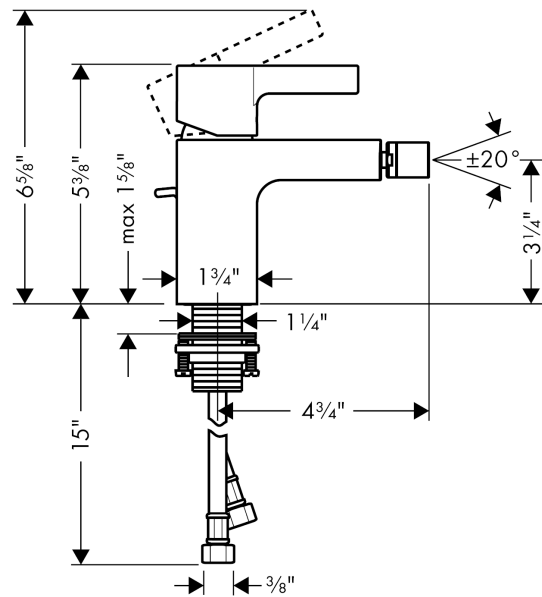

Metris S
Metris S Single-Hole Bidet Faucet
 Finishes : **chrome** Part no. : **31261001**

Description

Features

- Pivoting aerator
- Ceramic cartridge
- Includes pop-up assembly

Item details

List Price \$ 350.00

Compliance

Product image

Scale drawing

Metris S

Metris S Single-Hole Bidet Faucet

Finishes : **chrome** Part no. : **31261001**

Exploded drawing

Year of production: >11/06

Metris S

Metris S Single-Hole Bidet Faucet

Finishes : **chrome** Part no. : **31261001**

Spare parts list

Year of production: >11/06

Pos.	Description	Part no.	Price	PU
1	screw cover	96338000	-	1
2	nut	97209000	-	1
3	cartridge, assy	92730000	-	1
4	seal	95008000	-	1
5	aerator laminar M16x1 (7 l/min)	97360000	-	1
6	ball joint	97362000	-	1
7	fixing set (Ø 32)	13961000	-	1
8	connection hose 18½" M8x0,75 3/8"	96321001	-	1
9	pull rod	96657000	-	1
10	locking screw for handle	96059000	-	1
11	lever collar	97548000	-	1
a	handle	31093000	-	1
b	flange	97406000	-	1
c	pop up waste	88509000	-	1
d	fixation extension 35 mm	13898000	-	1